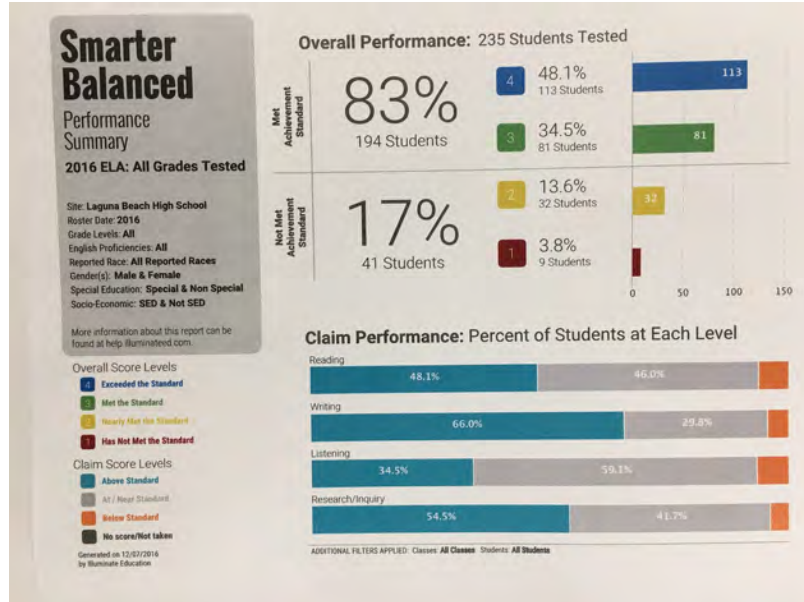

Laguna Beach High School

Highlights 2016-17

Student Achievement - CAASPP

English Language Arts CAASPP

Math CAASPP

Student Achievement - College Readiness

AP Participation

	Students	Exams	% Passed
2014	243	459	89.7%
2015	232	432	89.7%
2016	259	485	88.4%
2017	293	TBD	TBD