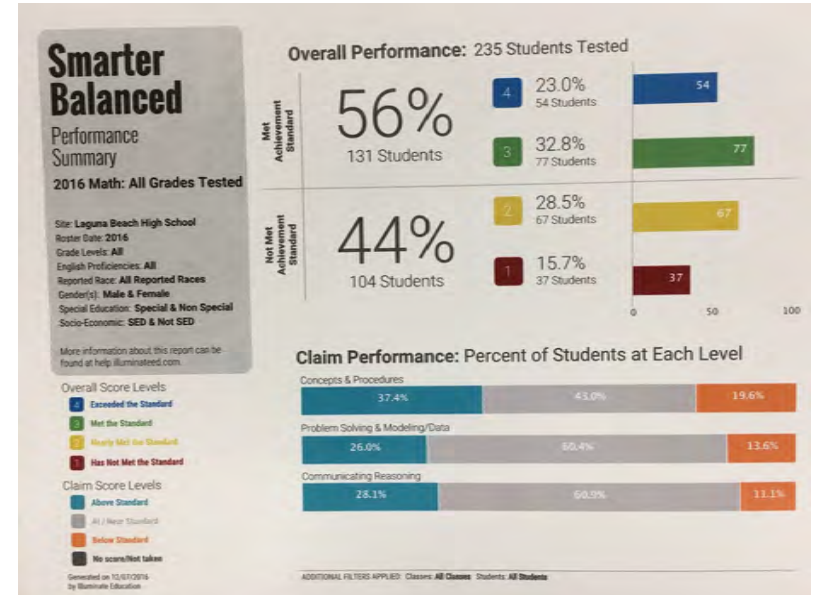

Laguna Beach High School

Highlights 2016-17

Student Achievement - CAASPP

English Language Arts CAASPP

Math CAASPP

Student Achievement - College Readiness

AP Participation

	Students	Exams	% Passed
2014	243	459	89.7%
2015	232	432	89.7%
2016	259	485	88.4%
2017	293	TBD	TBD

UC Qualification

	Grads Met All
2014	72%
2015	70%
2016	71%

ACT Participation

Table 1: Five Year Trends - Average ACT Scores

Grad Year	Total Tested		English		Mathematics		Reading		Science		Composite	
	School	State	School	State	School	State	School	State	School	State	School	State
2012	137	103,024	26.0	21.6	26.0	22.8	25.4	22.1	24.8	21.5	25.7	22.1
2013	140	107,243	25.8	21.6	25.7	22.8	25.9	22.3	25.0	21.5	25.8	22.2
2014	147	113,732	26.7	21.8	25.3	22.8	25.4	22.3	25.1	21.7	25.8	22.3
2015	137	121,815	27.5	22.1	26.1	22.7	26.9	22.6	26.1	22.0	26.7	22.5
2016	182	127,225	27.3	22.1	25.8	22.7	26.9	22.9	26.0	22.1	26.6	22.6